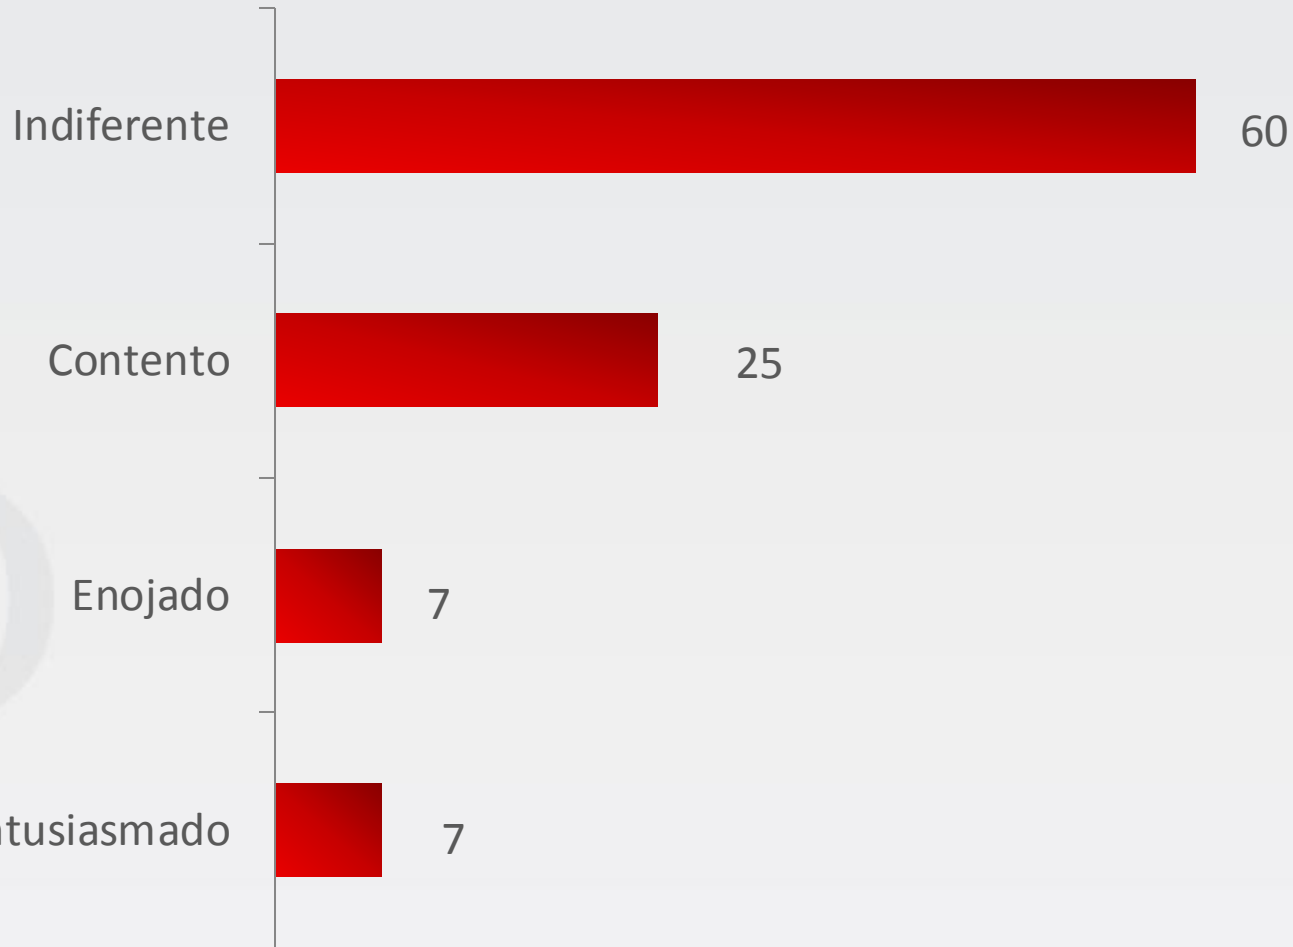

¿Cómo te sientes respecto de la visita del Papa a México?

Porcentaje

n = 3065

¿Cómo te sientes respecto de la visita del Papa a México? Por región

Región	Indiferente	Contento	Enojado
Centro	66	27	6
Ciudad de México	64	24	11
Estado de México	67	26	6
Norte	49	44	6
Occidente	56	36	8
Sureste	61	37	3
No identificado	40	51	9