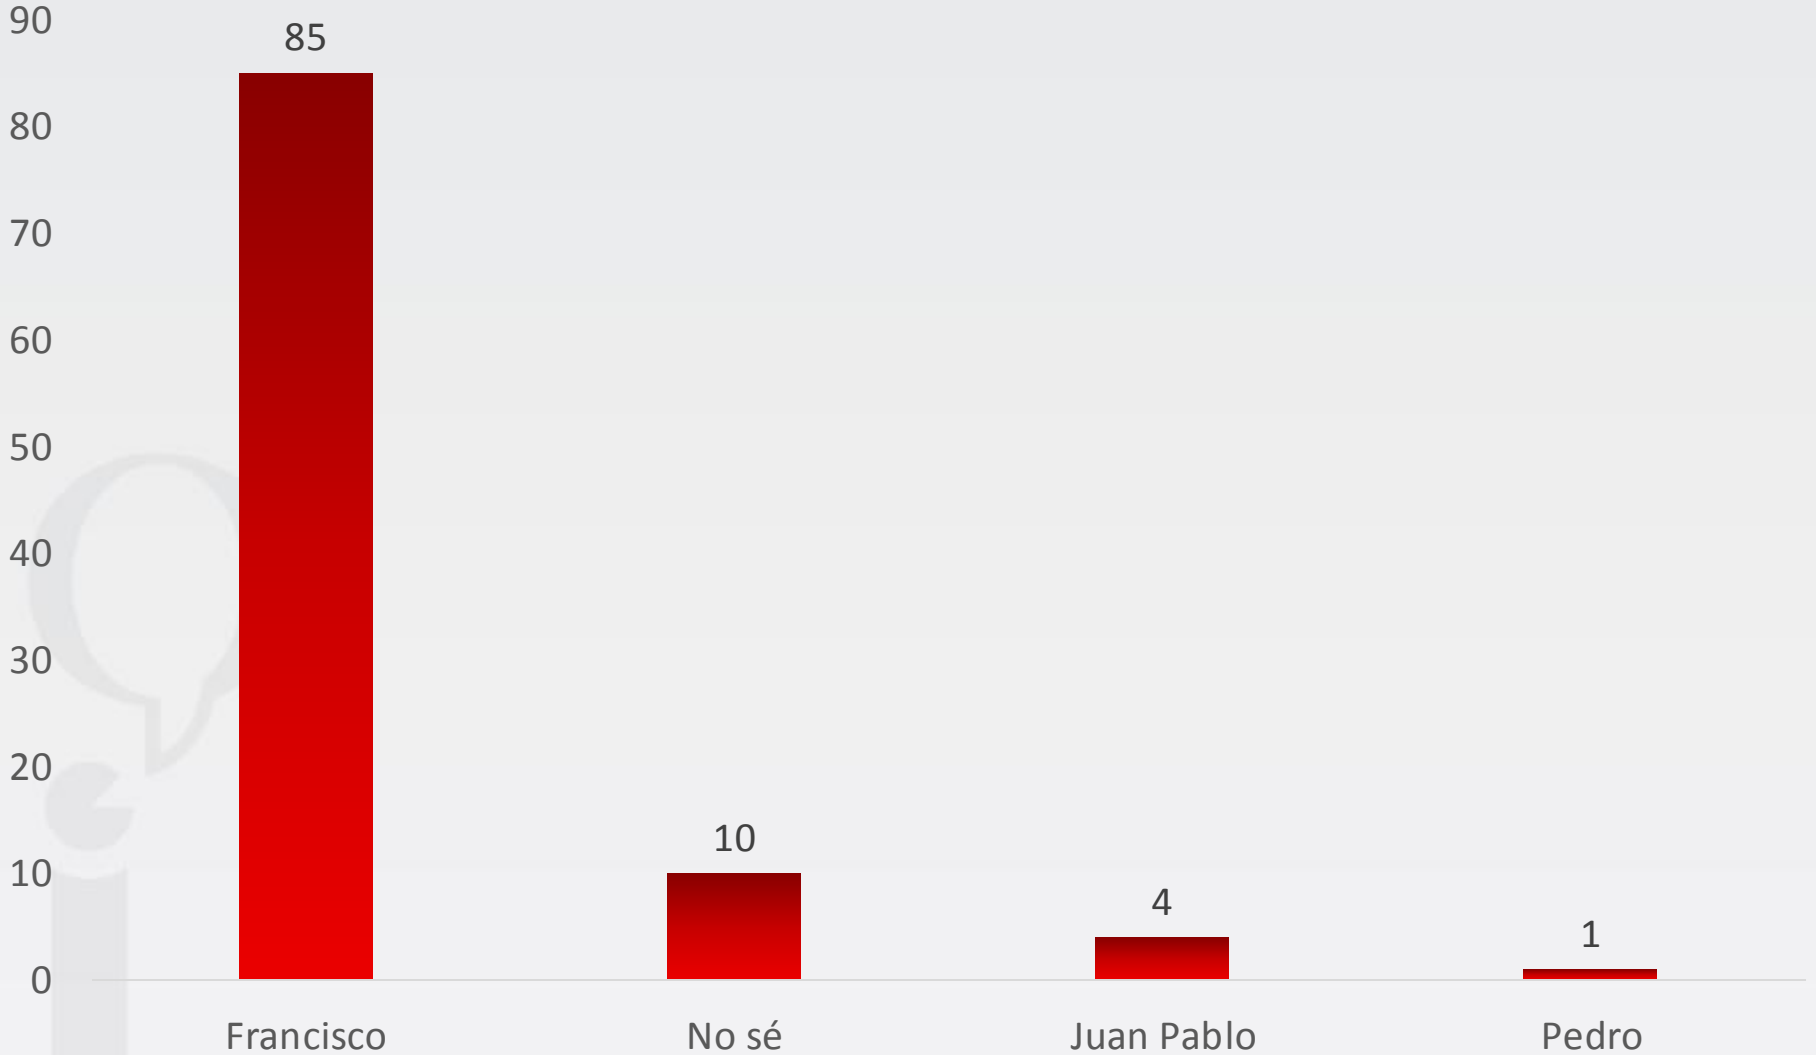

¿Cómo se llama el Papa?

Porcentaje

n = 3331